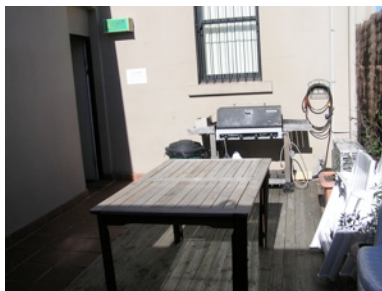

LOCAL ATTRACTIONS

Chinatown - some of Sydney's best and cheapest restaurants are located in Chinatown. Along with great shopping areas which include Market City and Paddy's Market