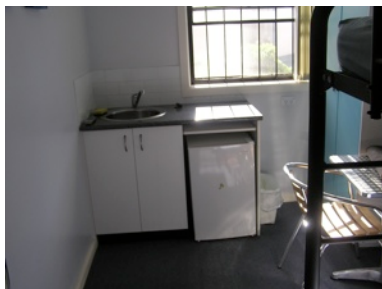

LOCAL ATTRACTIONS

Chinatown - some of Sydney's best and cheapest restaurants are located in Chinatown. Along with great shopping areas which include Market City and Paddy's Market