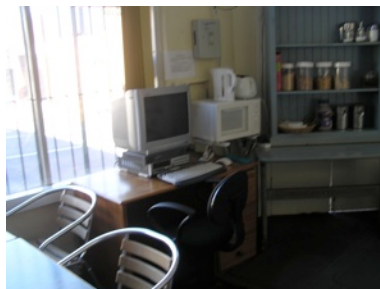

LOCAL ATTRACTIONS

Chinatown - some of Sydney's best and cheapest restaurants are located in Chinatown. Along with great shopping areas which include Market City and Paddy's Market